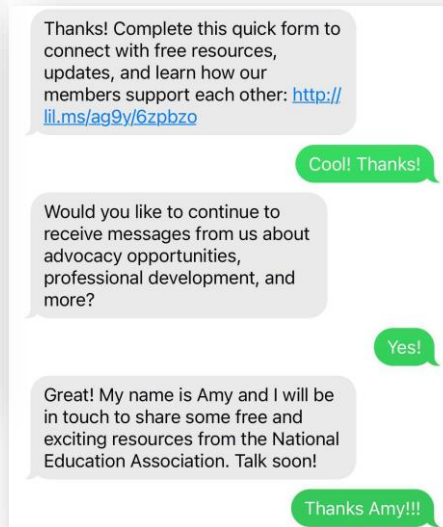

Meet the New Educator Text Connect Tool

What is the Text Connect Tool?

The Text Connect Tool is an easy-to-use text messaging program that connects new educators to the right New Educator Card for their role and state. All they have to do is text “Connect” to the number 48-744 and answer two quick questions!

Why do we want people to fill out the New Educator Card?

The New Educator Card is an important tool for gathering the contact information of new educators who are interested in learning about or getting more involved in the union. The data from this form is then shared with organizers to ensure they are followed up with!

How do I use the Text Connect Tool?

Anyone can take out their phone, put “48-744” in where you normally enter a phone number to send a text, and then in the text message box put the word “Connect.” Hit send and then answer the prompts to get your tailored New Educator Card.

What happens when you text “Connect” to 48-744?

As seen in the below images, the tool will ask you two questions – your role and your state. Then it will share the appropriate form for you to fill out. If you continue to respond after the link, you will be able to opt-in to receive future messages with resources designed specifically for new educators.

Have more questions? Email Annie Rosenthal (arosenthal@nea.org) at the NEA Headquarters and she will do her best to answer.